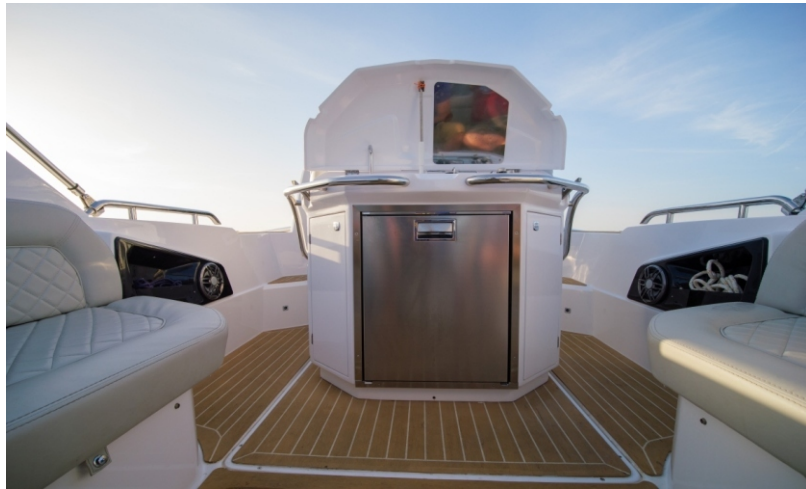

SALPA SOLEIL 33

MELITI, model 2022

Salpa soleil 33/ Meliti, model 2022

12(11+1) guests/ 1 cabin / 1 wc

Its safety, speed and compact size are top selling points.

SPECIFICATIONS:

Length(m) **11**

Beam (m) **3,40**

Engines **2x250hp** Yamaha

Cruising speed(knts) **25-30**

Max Cruising speed(knts) **50**

Fuel Capacity(lt) **450**

Water Capacity(lt) **250**

SALPA SOLEIL 33
MELITI, model 2022

SALPA SOLEIL 33

MELITI, model 2022